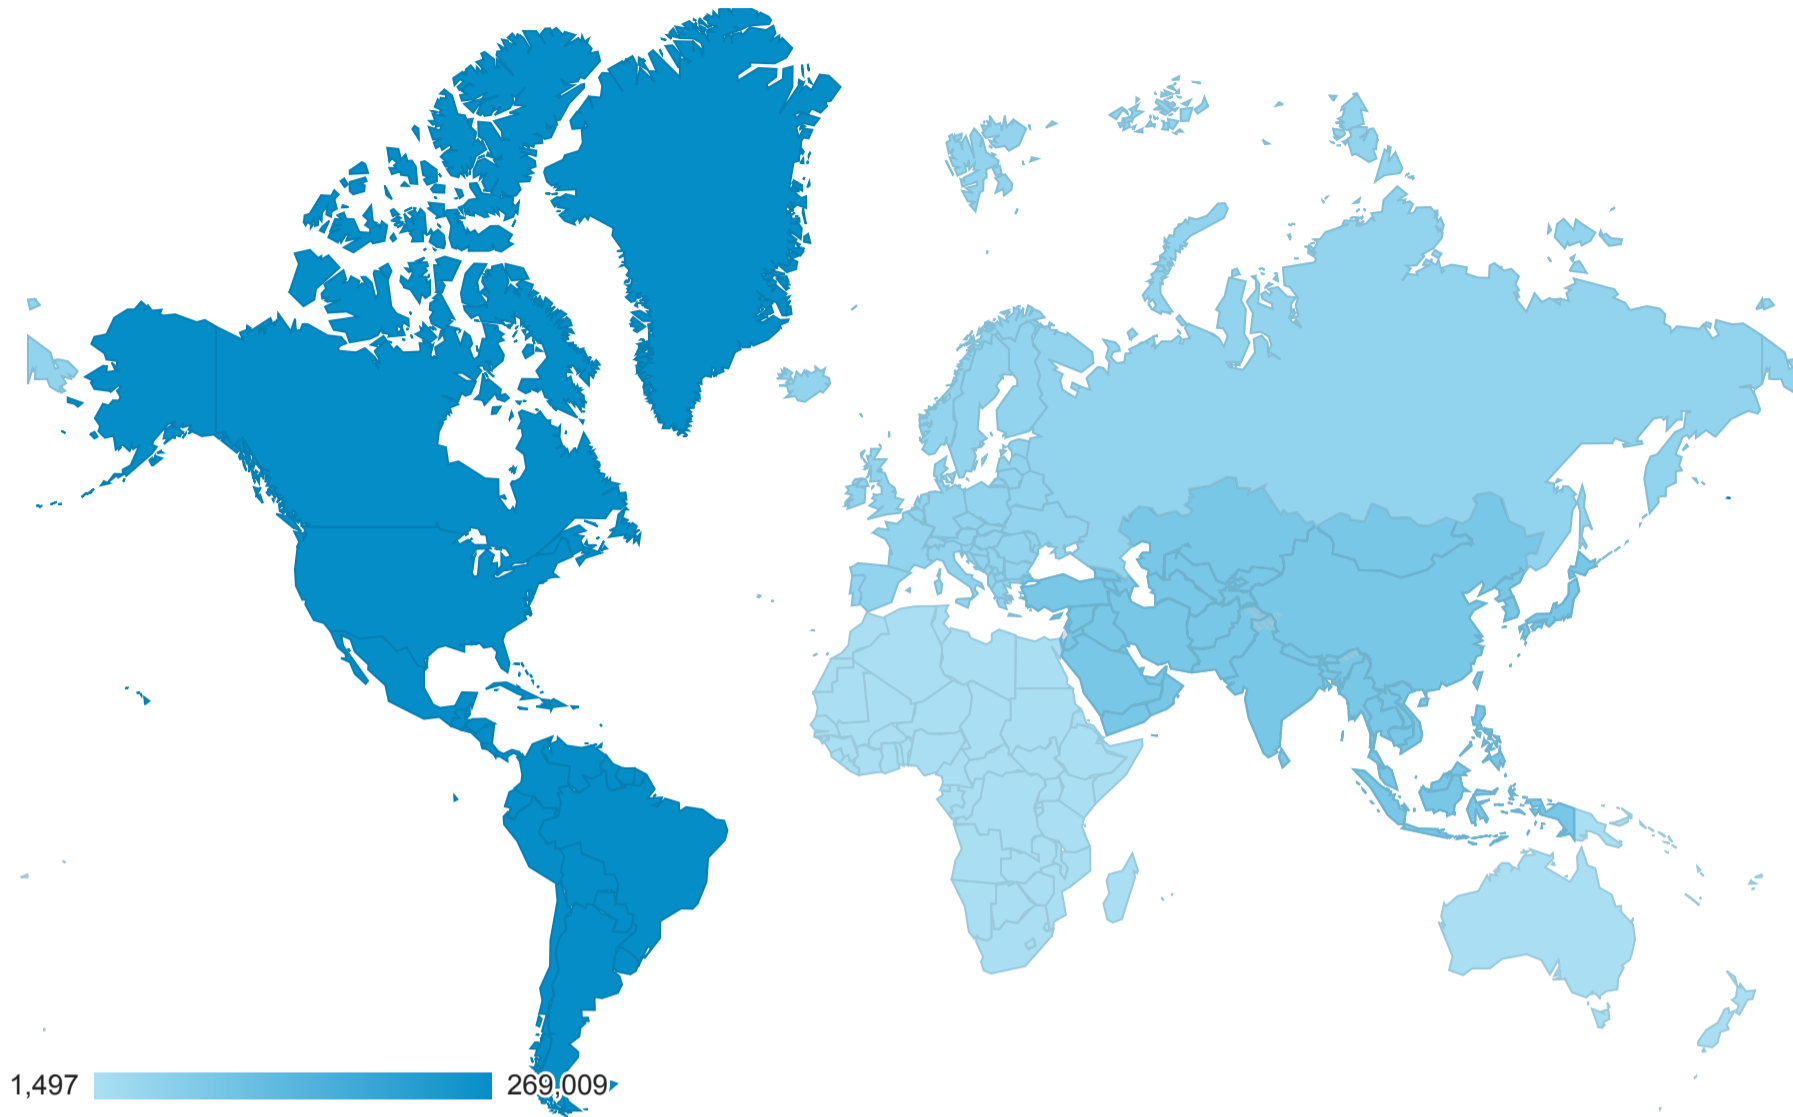

Location

Jan 1, 2022 - Oct 13, 2022

All Users
100.00% Users

Map Overlay

Summary

Continent	Acquisition			Behavior			Conversions Goal 1: Formulaire newsletter			
	Users ↓	New Users	Sessions	Bounce Rate	Pages / Session	Avg. Session Duration	Formulaire newsletter (Goal 1 Conversion Rate)	Formulaire newsletter (Goal 1 Completions)	Formulaire newsletter (Goal 1 Value)	
	395,165 <small>% of Total: 100.00% (395,165)</small>	391,403 <small>% of Total: 100.01% (391,367)</small>	545,504 <small>% of Total: 100.00% (545,504)</small>	13.16% <small>Avg for View: 13.16% (0.00%)</small>	1.32 <small>Avg for View: 1.32 (0.00%)</small>	00:00:44 <small>Avg for View: 00:00:44 (0.00%)</small>	0.00% <small>Avg for View: 0.00% (0.00%)</small>	0 <small>% of Total: 0.00% (0)</small>	\$0.00 <small>% of Total: 0.00% (\$0.00)</small>	
1. Americas	269,009 <small>(68.08%)</small>	266,816 <small>(68.17%)</small>	346,201 <small>(63.46%)</small>	6.82%	1.22	00:00:29	0.00%	0 <small>(0.00%)</small>	\$0.00 <small>(0.00%)</small>	
2. Asia	80,417 <small>(20.35%)</small>	80,473 <small>(20.56%)</small>	119,874 <small>(21.97%)</small>	37.05%	1.44	00:00:58	0.00%	0 <small>(0.00%)</small>	\$0.00 <small>(0.00%)</small>	
3. Europe	40,447 <small>(10.24%)</small>	38,948 <small>(9.95%)</small>	72,098 <small>(13.22%)</small>	3.89%	1.63	00:01:31	0.00%	0 <small>(0.00%)</small>	\$0.00 <small>(0.00%)</small>	
4. Oceania	2,185 <small>(0.55%)</small>	2,137 <small>(0.55%)</small>	3,352 <small>(0.61%)</small>	0.45%	1.22	00:00:28	0.00%	0 <small>(0.00%)</small>	\$0.00 <small>(0.00%)</small>	
5. Africa	1,608 <small>(0.41%)</small>	1,565 <small>(0.40%)</small>	2,190 <small>(0.40%)</small>	4.98%	1.71	00:01:24	0.00%	0 <small>(0.00%)</small>	\$0.00 <small>(0.00%)</small>	
6. (not set)	1,497 <small>(0.38%)</small>	1,464 <small>(0.37%)</small>	1,789 <small>(0.33%)</small>	48.97%	1.35	00:00:53	0.00%	0 <small>(0.00%)</small>	\$0.00 <small>(0.00%)</small>	

Rows 1 - 6 of 6